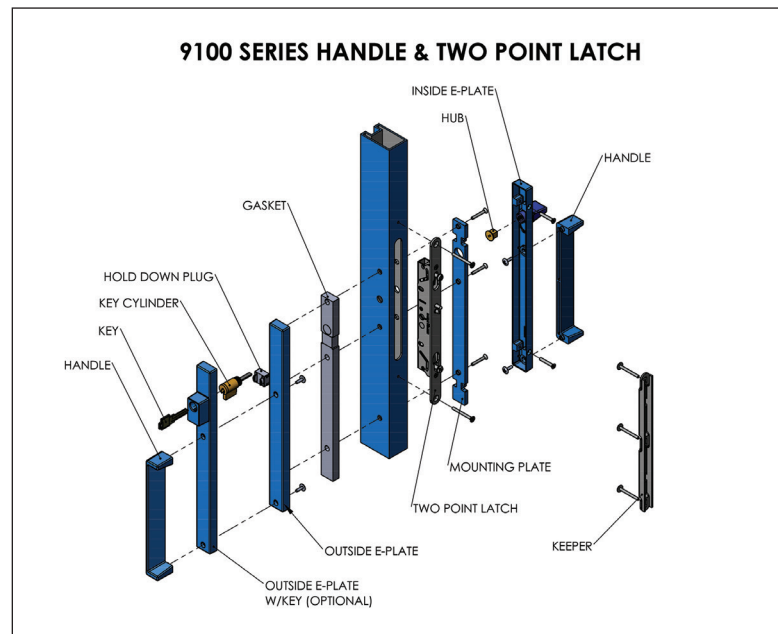

New Product Roto's innovative sliding patio door handles feature aesthetically pleasing, yet robust designs in powder coated and architectural finishes that pair well with a wide array of doors.

RotoFasco Secura 9100 Handle

- Contemporary design maximizes glazing sightlines
- Aesthetically-pleasing thumb turn above handle
- 13" handle length to support taller patio doors
- Matching exterior handle (keyed option)
- Compatible with a 3-cross hole drilling
- Array of color options, including satin nickel architectural finish