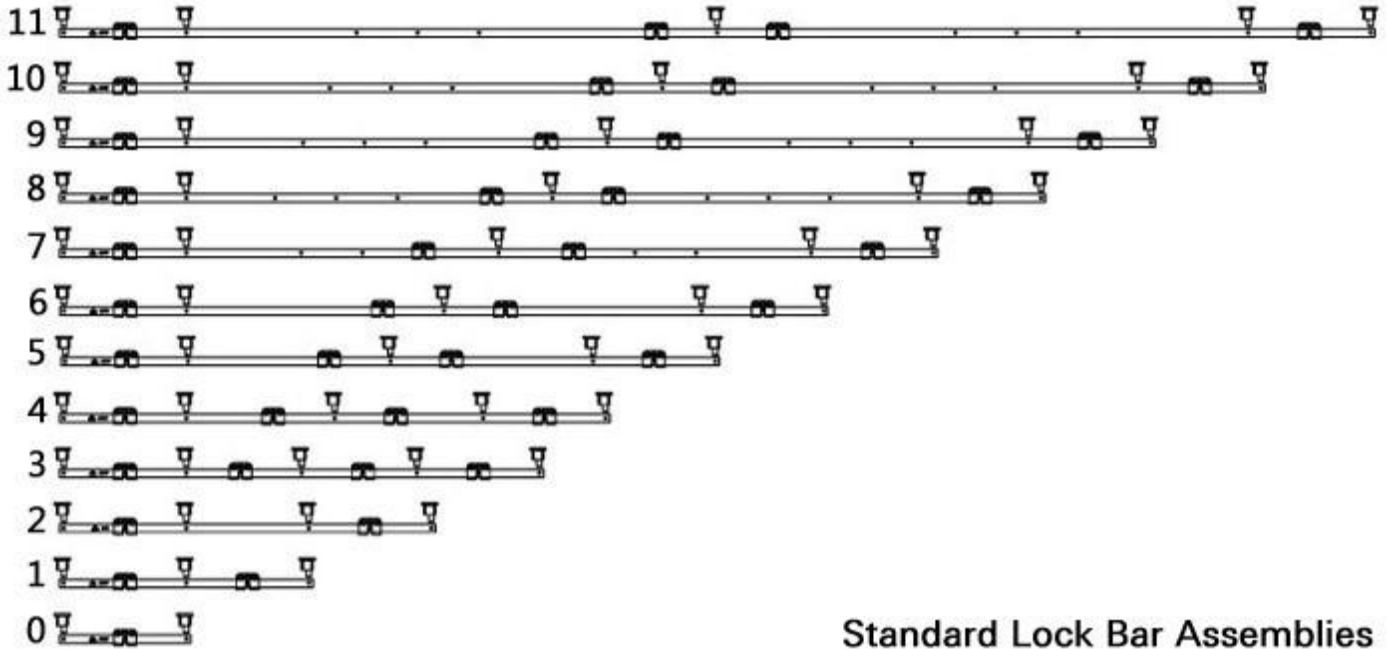

Locking Systems

LB08 Standard Lock Bars

Standard Lock Bar Assemblies

Part Number	Description	Box Quantity
LB08-8452-**	13.8" Coated Bar Assy w/ GT554 Guide (# 1 on drawing)	50
LB08-8454-**	20.5" Coated Bar Assy w/ GT554 Guide (# 2 on drawing)	50
LB08-8456-**	26.4" Coated Bar Assy w/ GT554 Guide (# 3 on drawing)	50
LB08-8458-**	30.1" Coated Bar Assy w/ GT554 Guide (# 4 on drawing)	50
LB08-8460-**	35.9" Coated Bar Assy w/ GT554 Guide (# 5 on drawing)	50
LB08-8462-**	41.9" Coated Bar Assy w/ GT554 Guide (# 6 on drawing)	50
LB08-8464-**	47.9" Coated Bar Assy w/ GT554 Guide (# 7 on drawing)	50
LB08-8466-**	53.8" Coated Bar Assy w/ GT554 Guide (# 8 on drawing)	50
LB08-8468-**	59.8" Coated Bar Assy w/ GT554 Guide (# 9 on drawing)	40
LB08-8470-**	65.8" Coated Bar Assy w/ GT554 Guide (# 10 on drawing)	40
LB08-8472-**	71.8" Coated Bar Assy w/ GT554 Guide (# 11 on drawing)	40

Comments: Asterisks represent color code; Available in Stone (-29) and Black (-51)

See Drawing Above for Assembly Reference

Part Number	Description	Box Quantity
LB08-8330	13.8" Coated Bar Assy w/ GT555 Guide (# 1 on drawing)	50
LB08-8332	20.5" Coated Bar Assy w/ GT555 Guide (# 2 on drawing)	50
LB08-8334	26.4" Coated Bar Assy w/ GT555 Guide (# 3 on drawing)	50
LB08-8336	30.1" Coated Bar Assy w/ GT555 Guide (# 4 on drawing)	50
LB08-8338	35.9" Coated Bar Assy w/ GT555 Guide (# 5 on drawing)	50
LB08-8340	41.9" Coated Bar Assy w/ GT555 Guide (# 6 on drawing)	50
LB08-8342	47.9" Coated Bar Assy w/ GT555 Guide (# 7 on drawing)	50
LB08-8344	53.8" Coated Bar Assy w/ GT555 Guide (# 8 on drawing)	50
LB08-8346	59.8" Coated Bar Assy w/ GT555 Guide (# 9 on drawing)	40
LB08-8348	65.8" Coated Bar Assy w/ GT555 Guide (# 10 on drawing)	40
LB08-8350	71.8" Coated Bar Assy w/ GT555 Guide (# 11 on drawing)	40