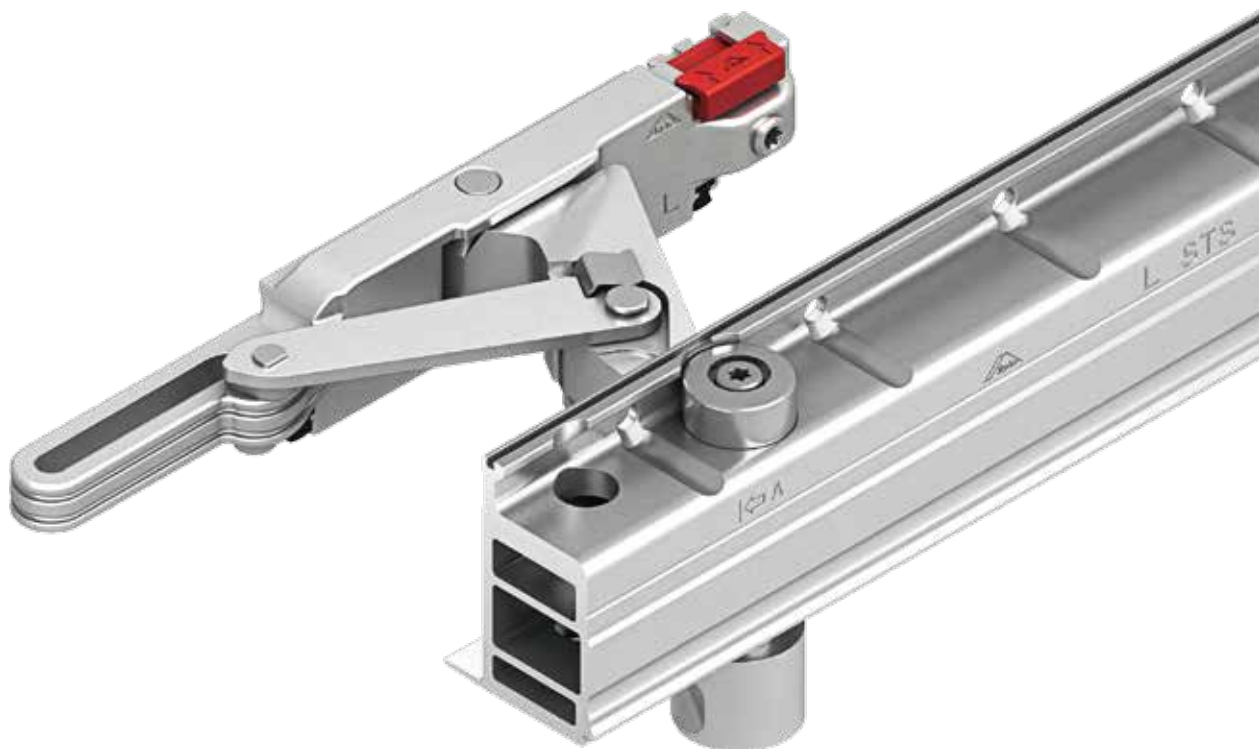

The Parallel Sliding and Tilt&Slide system is available for frame materials timber, PVC and aluminium.

All components are developed and produced at Roto sites. This is Roto's way of guaranteeing the high quality and delivery reliability that characterise the brand.

Roto Patio Alversa | PS Air

Parallel Sliding system with tilt ventilation

Roto Patio Alversa | PS Air Com

Parallel Sliding system with comfortable tilt ventilation

Minimal. Universal.

Roto Patio Alversa reduces the outlay required in manufacturing, storage and logistics to a minimum. This is ensured by the ideal combination of universal central locking system, universal handle and modular sliding system.