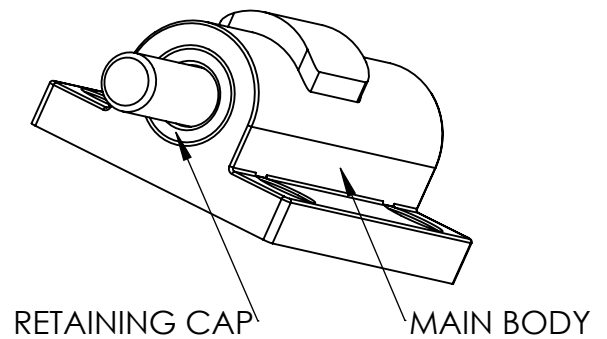

KEEPER PART #90904XX

#90059XX PATIO DOOR SECURITY FOOT LOCK

STEEL ROD RETRACTED UP

STEEL ROD EXTENDED DOWN

Tolerance: +/- 0.015" unless otherwise specified.

Oct 29, 2010

#9100XPHT PATIO DOOR SECURITY FOOT LOCK

STEEL ROD RETRACTED UP

STEEL ROD EXTENDED DOWN

TOLERANCE: +/- 0.015" UNLESS OTHERWISE SPECIFIED

Nov 09, 2010