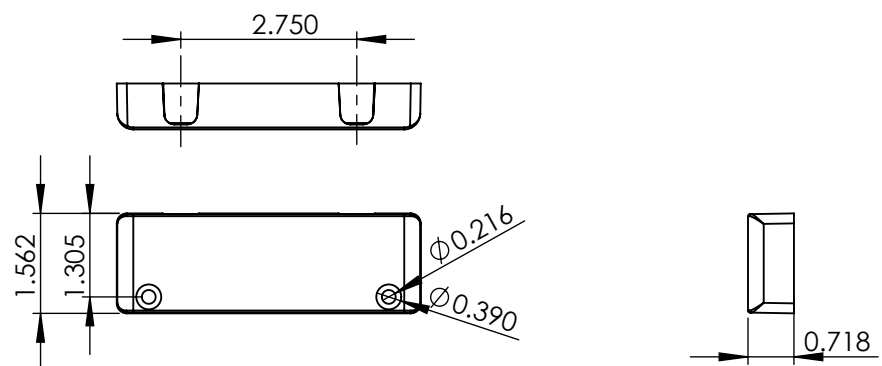

KEEPER PART #90904XX

#90059XX PATIO DOOR SECURITY FOOT LOCK

STEEL ROD RETRACTED UP

STEEL ROD EXTENDED DOWN

Tolerance: +/- 0.015" unless otherwise specified.

Oct 29, 2010

#9100XPHT PATIO DOOR SECURITY FOOT LOCK

STEEL ROD RETRACTED UP

STEEL ROD EXTENDED DOWN

TOLERANCE: +/- 0.015" UNLESS OTHERWISE SPECIFIED

Nov 09, 2010