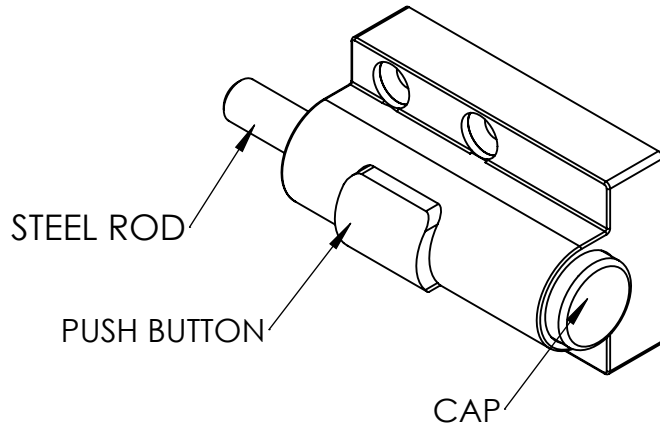

KEEPER PART #90904XX

#90059XX PATIO DOOR SECURITY FOOT LOCK

STEEL ROD RETRACTED UP

STEEL ROD EXTENDED DOWN

Tolerance: +/- 0.015" unless otherwise specified.

Oct 29, 2010

#9100XPHT PATIO DOOR SECURITY FOOT LOCK

STEEL ROD RETRACTED UP

STEEL ROD EXTENDED DOWN

TOLERANCE: +/- 0.015" UNLESS OTHERWISE SPECIFIED

Nov 09, 2010