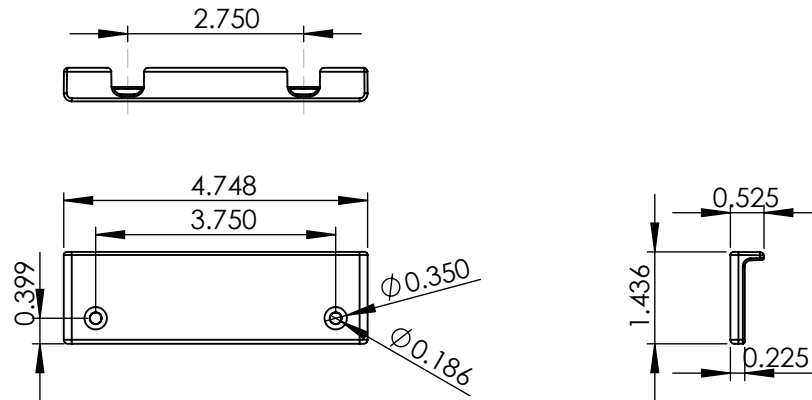

PATIO DOOR SECURITY FOOT LOCK KEEPERS

KEEPER PART #90157XX

KEEPER PART #90257XX

KEEPER PART #90745XX

KEEPER PART #90745AXX

PATIO DOOR SECURITY FOOT LOCK KEEPERS

KEEPER PART #90799XX

KEEPER PART #90789XX

KEEPER PART #90904XX

#90059XX PATIO DOOR SECURITY FOOT LOCK

STEEL ROD RETRACTED UP

STEEL ROD EXTENDED DOWN

Tolerance: +/- 0.015" unless otherwise specified.

Oct 29, 2010

#9100XPHT PATIO DOOR SECURITY FOOT LOCK

STEEL ROD RETRACTED UP

STEEL ROD EXTENDED DOWN

TOLERANCE: +/- 0.015" UNLESS OTHERWISE SPECIFIED

Nov 09, 2010