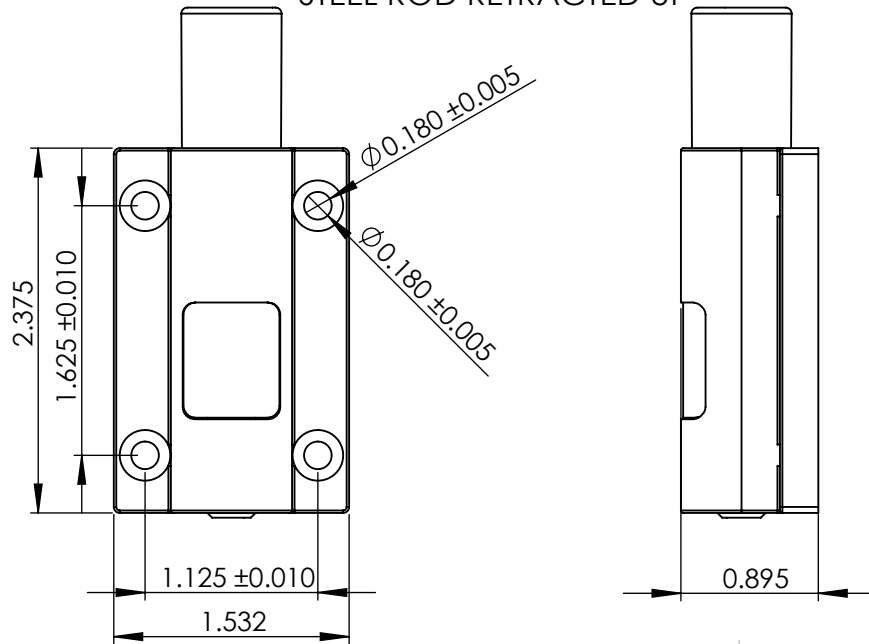

PATIO DOOR SECURITY FOOT LOCK KEEPERS

KEEPER PART #90157XX

KEEPER PART #90257XX

KEEPER PART #90745XX

KEEPER PART #90745AXX

PATIO DOOR SECURITY FOOT LOCK KEEPERS

KEEPER PART #90799XX

KEEPER PART #90789XX

KEEPER PART #90904XX

#90059XX PATIO DOOR SECURITY FOOT LOCK

STEEL ROD RETRACTED UP

STEEL ROD EXTENDED DOWN

Tolerance: +/- 0.015" unless otherwise specified.

Oct 29, 2010

#9100XPHT PATIO DOOR SECURITY FOOT LOCK

STEEL ROD RETRACTED UP

STEEL ROD EXTENDED DOWN

TOLERANCE: +/- 0.015" UNLESS OTHERWISE SPECIFIED

Nov 09, 2010