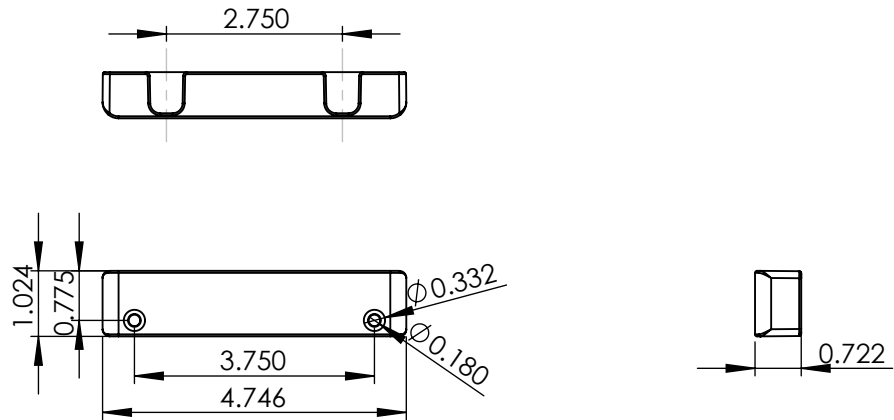

KEEPER PART #90904XX

#90059XX PATIO DOOR SECURITY FOOT LOCK

STEEL ROD RETRACTED UP

STEEL ROD EXTENDED DOWN

Tolerance: +/- 0.015" unless otherwise specified.

Oct 29, 2010

#9100XPHT PATIO DOOR SECURITY FOOT LOCK

STEEL ROD RETRACTED UP

STEEL ROD EXTENDED DOWN

TOLERANCE: +/- 0.015" UNLESS OTHERWISE SPECIFIED

Nov 09, 2010