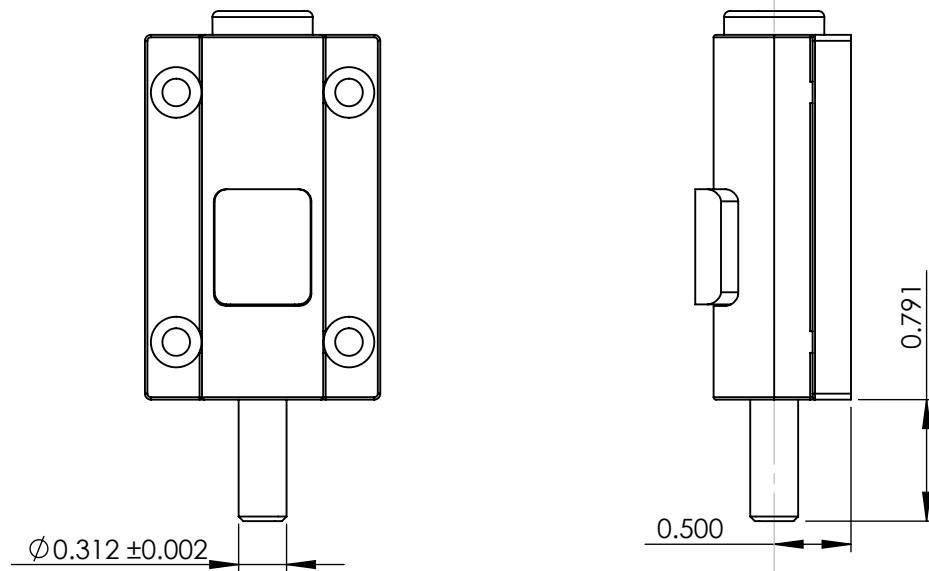

KEEPER PART #90904XX

#90059XX PATIO DOOR SECURITY FOOT LOCK

STEEL ROD RETRACTED UP

STEEL ROD EXTENDED DOWN

Tolerance: +/- 0.015" unless otherwise specified.

Oct 29, 2010

#9100XPHT PATIO DOOR SECURITY FOOT LOCK

STEEL ROD RETRACTED UP

STEEL ROD EXTENDED DOWN

TOLERANCE: +/- 0.015" UNLESS OTHERWISE SPECIFIED

Nov 09, 2010