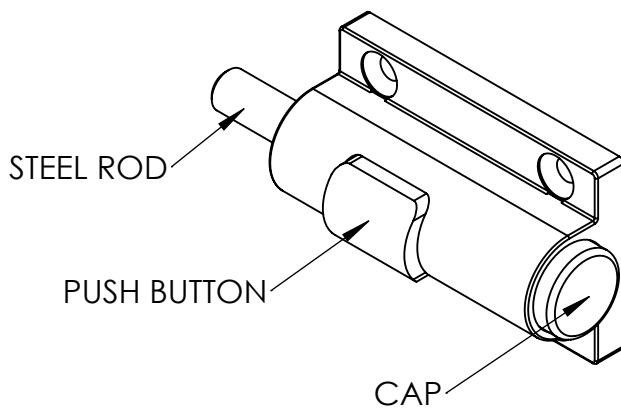

KEEPER PART #90904XX

#90059XX PATIO DOOR SECURITY FOOT LOCK

STEEL ROD RETRACTED UP

STEEL ROD EXTENDED DOWN

Tolerance: +/- 0.015" unless otherwise specified.

Oct 29, 2010

#9100XPHT PATIO DOOR SECURITY FOOT LOCK

STEEL ROD RETRACTED UP

STEEL ROD EXTENDED DOWN

TOLERANCE: +/- 0.015" UNLESS OTHERWISE SPECIFIED

Nov 09, 2010