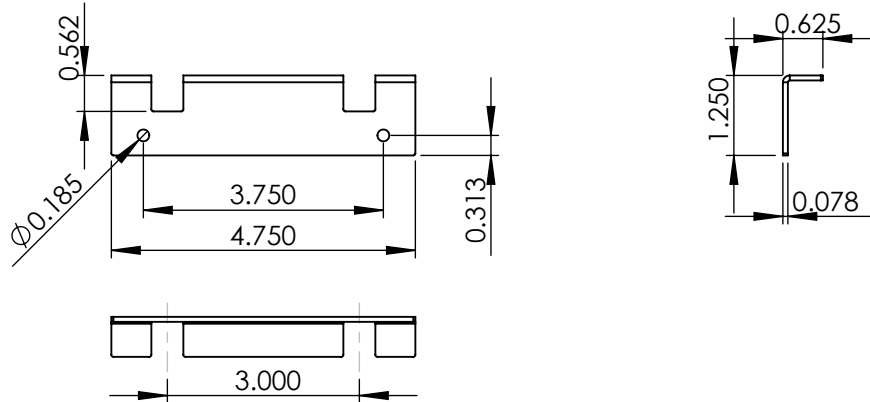

KEEPER PART #90257XX