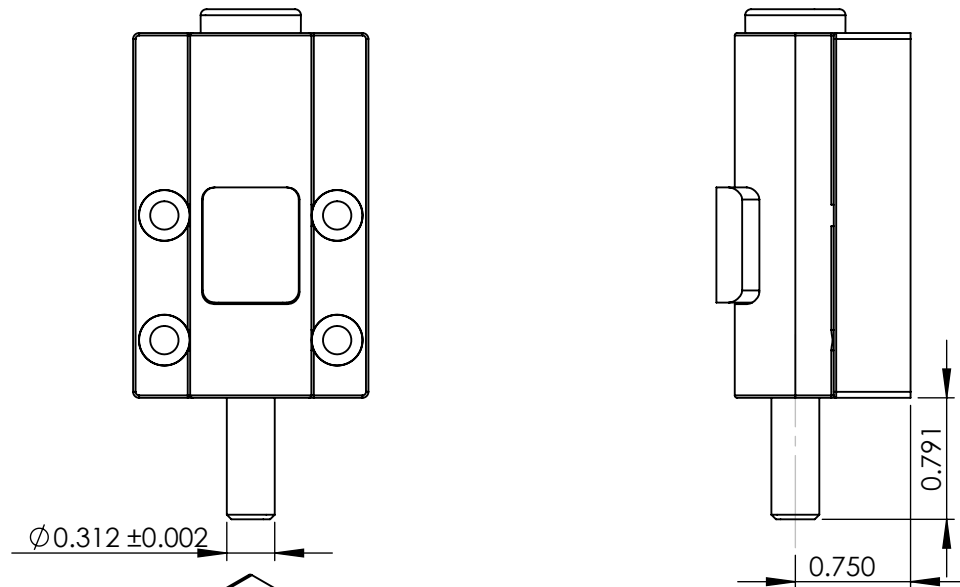

KEEPER PART #90904XX

#90059XX PATIO DOOR SECURITY FOOT LOCK

STEEL ROD RETRACTED UP

STEEL ROD EXTENDED DOWN

Tolerance: +/- 0.015" unless otherwise specified.

Oct 29, 2010

#9100XPHT PATIO DOOR SECURITY FOOT LOCK

STEEL ROD RETRACTED UP

STEEL ROD EXTENDED DOWN

TOLERANCE: +/- 0.015" UNLESS OTHERWISE SPECIFIED

Nov 09, 2010