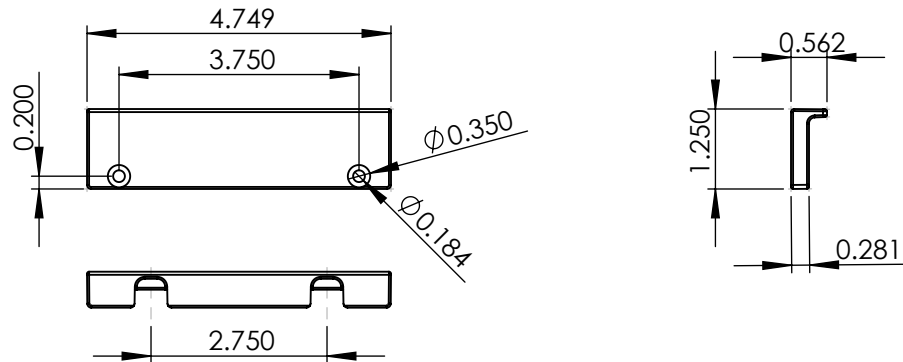

PATIO DOOR SECURITY FOOT LOCK KEEPERS

KEEPER PART #90157XX

KEEPER PART #90257XX

KEEPER PART #90745XX

KEEPER PART #90745AXX

PATIO DOOR SECURITY FOOT LOCK KEEPERS

KEEPER PART #90799XX

KEEPER PART #90789XX

KEEPER PART #90904XX

#90059XX PATIO DOOR SECURITY FOOT LOCK

STEEL ROD RETRACTED UP

STEEL ROD EXTENDED DOWN

Tolerance: +/- 0.015" unless otherwise specified.

Oct 29, 2010

#9100XPHT PATIO DOOR SECURITY FOOT LOCK

STEEL ROD RETRACTED UP

STEEL ROD EXTENDED DOWN

TOLERANCE: +/- 0.015" UNLESS OTHERWISE SPECIFIED

Nov 09, 2010