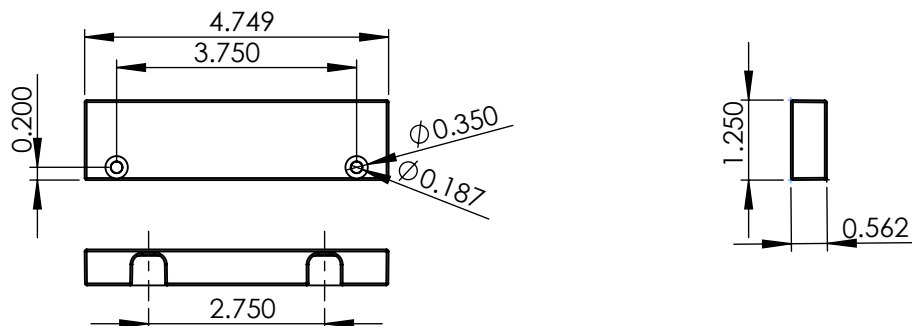

PATIO DOOR SECURITY FOOT LOCK KEEPERS

KEEPER PART #90157XX

KEEPER PART #90257XX

KEEPER PART #90745XX

KEEPER PART #90745AXX

PATIO DOOR SECURITY FOOT LOCK KEEPERS

KEEPER PART #90799XX

KEEPER PART #90789XX

KEEPER PART #90904XX

#90059XX PATIO DOOR SECURITY FOOT LOCK

STEEL ROD RETRACTED UP

STEEL ROD EXTENDED DOWN

Tolerance: +/- 0.015" unless otherwise specified.

Oct 29, 2010

#9100XPHT PATIO DOOR SECURITY FOOT LOCK

STEEL ROD RETRACTED UP

STEEL ROD EXTENDED DOWN

TOLERANCE: +/- 0.015" UNLESS OTHERWISE SPECIFIED

Nov 09, 2010