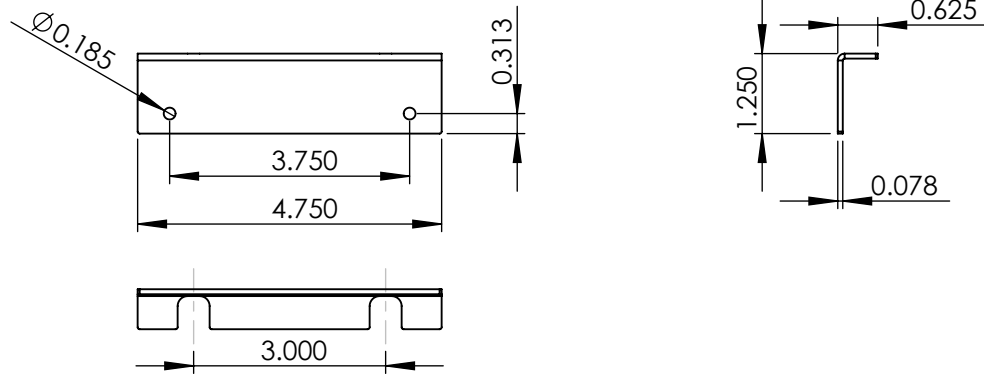

PATIO DOOR SECURITY FOOT LOCK KEEPERS

KEEPER PART #90157XX

KEEPER PART #90257XX

KEEPER PART #90745XX

KEEPER PART #90745AXX

PATIO DOOR SECURITY FOOT LOCK KEEPERS

KEEPER PART #90799XX

KEEPER PART #90789XX

KEEPER PART #90904XX

#90059XX PATIO DOOR SECURITY FOOT LOCK

STEEL ROD RETRACTED UP

STEEL ROD EXTENDED DOWN

Tolerance: +/- 0.015" unless otherwise specified.

Oct 29, 2010

#9100XPHT PATIO DOOR SECURITY FOOT LOCK

STEEL ROD RETRACTED UP

STEEL ROD EXTENDED DOWN

TOLERANCE: +/- 0.015" UNLESS OTHERWISE SPECIFIED

Nov 09, 2010