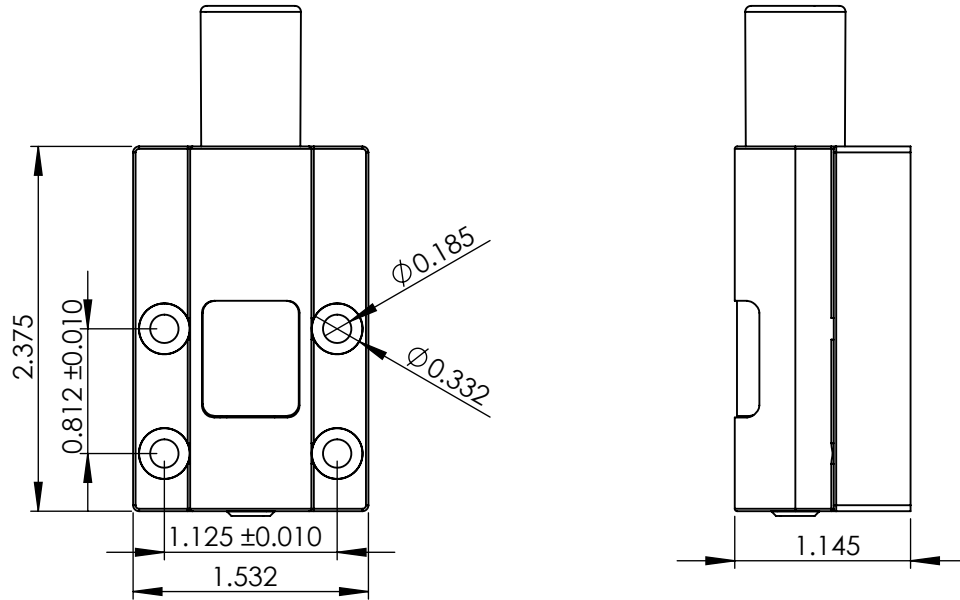

KEEPER PART #90904XX

#90059XX PATIO DOOR SECURITY FOOT LOCK

STEEL ROD RETRACTED UP

STEEL ROD EXTENDED DOWN

Tolerance: +/- 0.015" unless otherwise specified.

Oct 29, 2010

#9100XPHT PATIO DOOR SECURITY FOOT LOCK

STEEL ROD RETRACTED UP

STEEL ROD EXTENDED DOWN

TOLERANCE: +/- 0.015" UNLESS OTHERWISE SPECIFIED

Nov 09, 2010