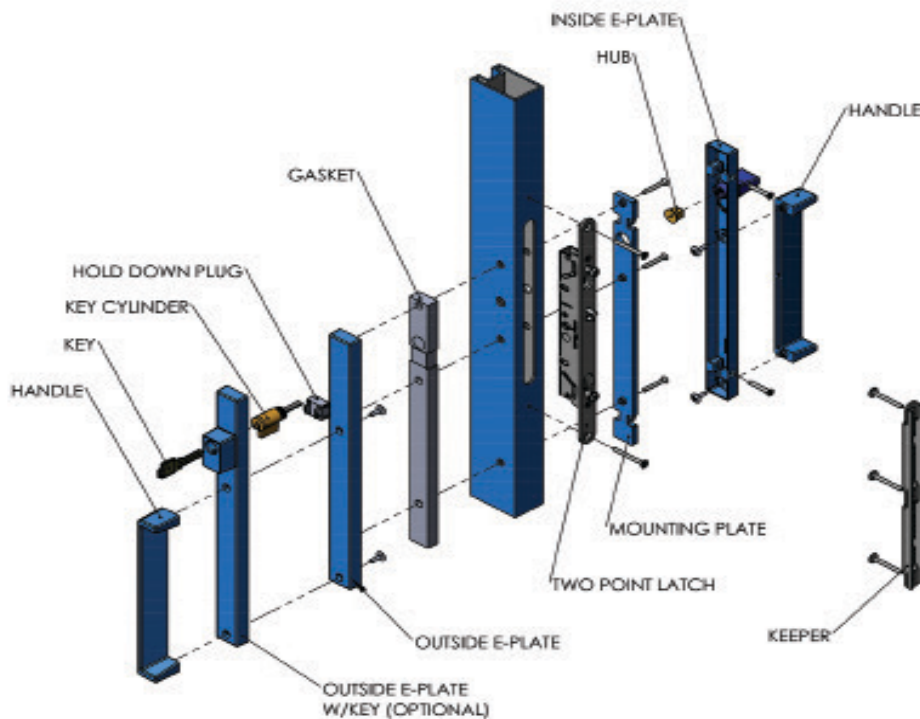

## RotoFasco Secura 9100 Handle

**New Product** Roto is excited to introduce our new 9100 sliding patio door handle that combines the best of form and function with a sleek, contemporary design.

- Aesthetically-pleasing thumb turn above handle
- 13" handle length to support taller patio doors
- Only 1.2" wide in order to prevent the handle from encroaching into the glazing area of the door, which maximizes sight lines
- Matching exterior handle (keyed option)
- Compatible with a 3-cross hole drilling
- Array of powder coated color options and the satin nickel architectural finish

### 9100 SERIES HANDLES WITH MULTIPOINT LOCK

## RotoFasco Secura 9100-D Handle

**New Product** Roto is excited to introduce our new **9100-D** sliding patio door handle that combines the best of form and function with a sleek, contemporary design.

### 9100-D SERIES HANDLES WITH MULTIPOINT LOCK