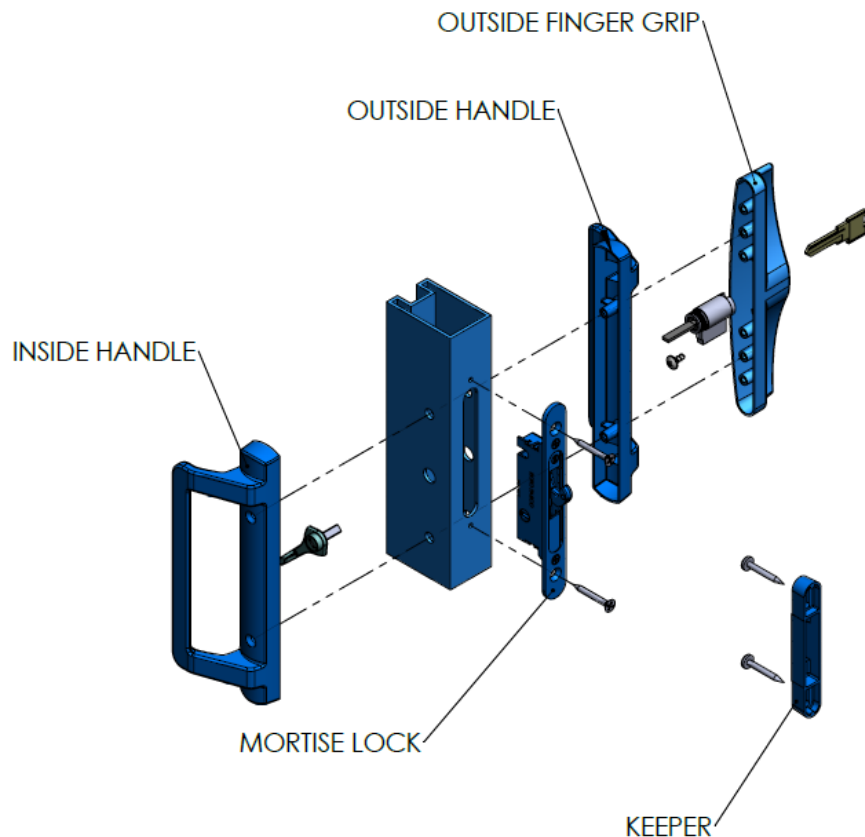

RotoFasco Secura 9600 Handle

New Product The RotoFasco Secura sliding patio door line-up of handles continues to grow, creating new opportunities for Fabricators to strengthen their product offering. Roto is excited to announce the official launch of the 9600 & 9900 handles, which provides a similar appearance for a better/best segmentation.

- Entry-level handle with a contemporary look
- 1-piece design allows for ease of installation
- Matching exterior design with or without keyed option
- Available in a variety of powder coat finishes

9600 SERIES HANDLES WITH SINGLE POINT LOCK

RotoFasco Secura 9900 Handle

New Product The RotoFasco Secura sliding patio door line-up of handles continues to grow, creating new opportunities for Fabricators to strengthen their product offering. Roto is excited to announce the official launch of the 9600 & 9900 handles, which provides a similar appearance for a better/best segmentation.

9900 SERIES HANDLES WITH MULTIPOINT LOCK