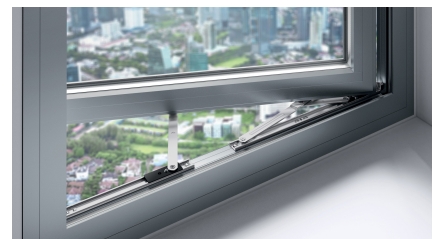

Roto Kempton 4-bar Hinges

Features & Benefits

- For top-hung and side-hung applications
- Suitable for all frame materials
- Up to 396 lbs. (180 kg) sash weight
- Sash heights from 250 mm to 2,500 mm
- Made of 304 SST
- Side-hung available in: 8", 10", 12", 14", 16"
- Top-hung available in: 8", 10", 12", 14", 16", 22", 24", 26"
- Certified by a 3rd party independent lab to be in compliance with the AAMA 904 (certificate available upon request)

Advantages

- Limit the opening angle of push-out windows and ensure the sash is held open
- Ensure the window sash can be continually moved and monitored
- Opening position of the window is retained, enabling convenient ventilation
  - Set at time of installation
- Tight sealing, especially when strong wind pressure forces impact on the window from outside
- Tested and certified for top-hung and side-hung variants
- Top-hung hinges offer a height adjustment component

Side-hung