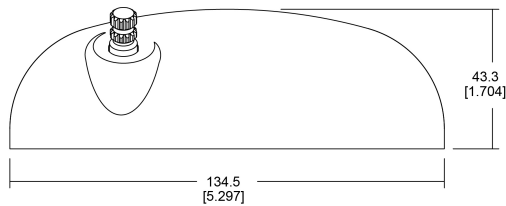

Eliminating base surface mount protrusion allows it to fit into tighter operator cavities