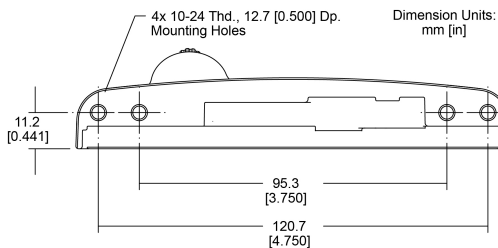

Window & Door
Technology

Roto X-DRIVE OP10 Operating System

Roto's new OP10 is a face mount operator manufactured with the same precision, laser-cut arms as used in OP06 and OP08 operators.

Features & Benefits

- Fits into aluminum profiles with tight hardware cavities, requiring 1/8" less cavity height than other Roto operators
- Available in both powder coated steel and 304 SST versions
- Features fully sealed housing to protect against the elements
- Split arm, single arm (7.5", 9.5", 13.5"), and awning variants offered in a variety of colors (-00, -03, -12, -70, -71).
- Detachable operator cover caps not required
- Optional gasket and fixing plate available
- Standard #10-24 pre-threaded rear-facing mounting holes for clean look
- Simple window routing options for easy installation
- Color-matched fixed handle with secure set screw
- NAFS certified to AAMA 901 (certificate available upon request)

Eliminating base surface mount protrusion allows it to fit into tighter operator cavities

OP10