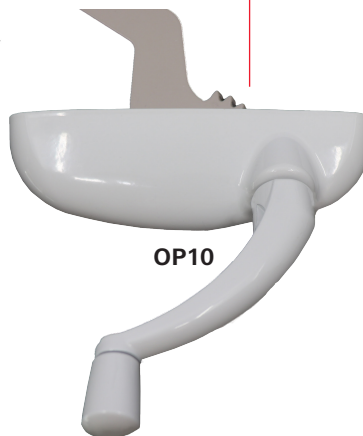

Window & Door
Technology

Roto X-DRIVE OP10 Operating System

Roto's new OP10 is a face mount operator manufactured with the same precision, laser-cut arms as used in OP06 and OP08 operators.

Features & Benefits

- Fits into aluminum profiles with tight hardware cavities, requiring 1/8" less cavity height than other Roto operators
- Available in both powder coated steel and 304 SST versions
- Features fully sealed housing to protect against the elements
- Split arm, single arm (7.5", 9.5", 13.5"), and awning variants offered in a variety of colors (-00, -03, -12, -70, -71).
- Detachable operator cover caps not required
- Optional gasket and fixing plate available
- Standard #10-24 pre-threaded rear-facing mounting holes for clean look
- Simple window routing options for easy installation
- Color-matched fixed handle with secure set screw
- NAFS certified to AAMA 901 (certificate available upon request)

Eliminating base surface mount protrusion allows it to fit into tighter operator cavities

OP10