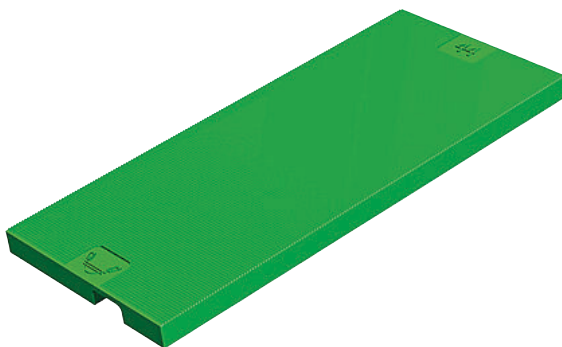

#### Standard Glazing

- High load-bearing capacity due to reinforced profile leg system
- Compatible with numerous edge seal compounds for insulating glass
- Resistant to aging
- Temperature resistant

#### Glazing packer with integrated brake membranes

- Holds without any additional fixing
- Resistant to pressure and capable of bearing loads due to the asymmetrical profile leg system
- Compatible with many edge composite sealing compounds for insulating glass
- Resistant to aging
- Temperature resistant