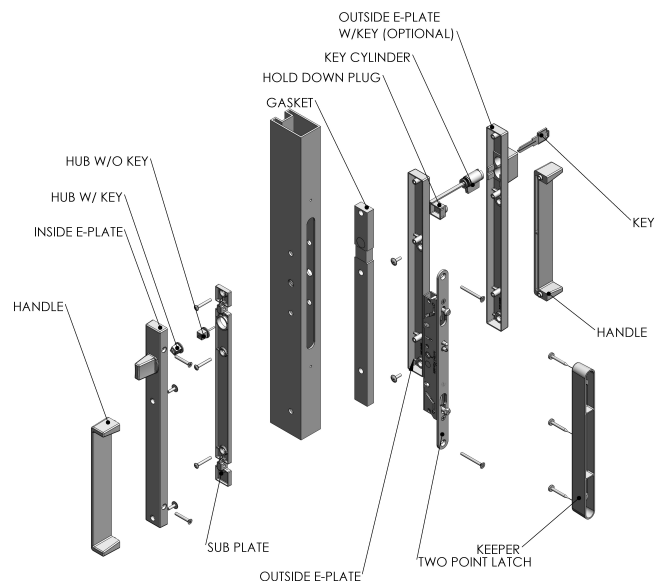

## Roto Fasco Secura 9100 Handle

Roto's 9100 Sliding Patio Door handle combines the best of form and function with a sleek, contemporary design.

### Features & Benefits

- Aesthetically pleasing thumb turn above handle
- Only 1.2" wide in order to prevent the handle from encroaching into the glazing area of the door, which maximizes sight lines
- Matching exterior handle (keyed option)
- Compatible with a 3-cross hole drilling
- Array of powder coated color options and the Satin Nickel architectural finish

### Two Point Latch

# Roto Fasco Secura 9100-D Handle