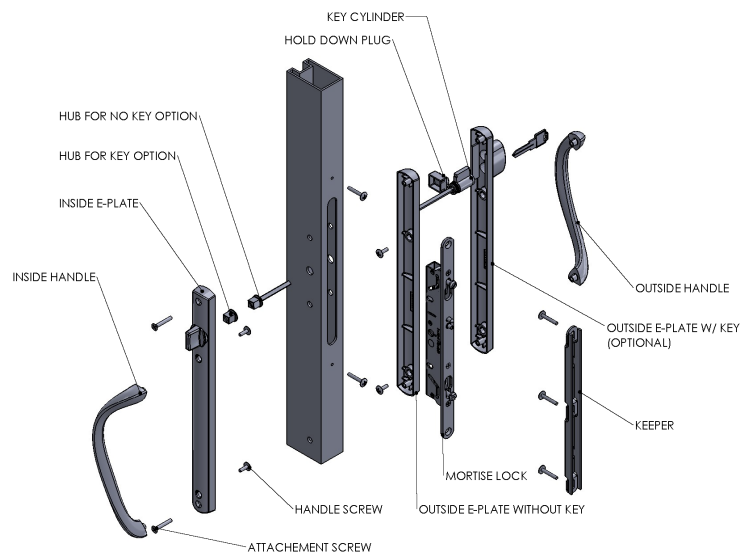

## Roto Fasco Secura 9200 Handle

Roto's 9200 Sliding Patio Door handle provide a traditional handle option.

### Features & Benefits

- Fits common 3-hole milling with additional support hole
- Easy installation with extended screw ports for proper alignment
- Keyed and non-keyed options available
- Stylish thumbturn that incorporates a premium mechanism to lock/unlock the door
- Handles and escutcheons interchangeable throughout Roto Fasco handle options
- Available in a variety of powder coated finishes
- Architectural finishes to be made available

### Two Point Latch

<b>Part Number</b>	<b>Description</b>	<b>Box Quantity</b>
92TGE14K-B1625	HANDLESET/KEY 9200 TRADITIONAL SWS WHITE	10
92TGE10K-B1625	HANDLESET/KEY 9200 TRADITIONAL BLACK	10
92TGE19K-B1625	HANDLESET/KEY 9200 TRADITIONAL FAUX ORB	10
92TGE14-B1625	HANDLESET 9200 TRADITIONAL SWS WHITE	10
92TGE10-B1625	HANDLESET 9200 TRADITIONAL BLACK	10
92TGE19-B1625	HANDLESET 9200 TRADITIONAL FAUX ORB	10