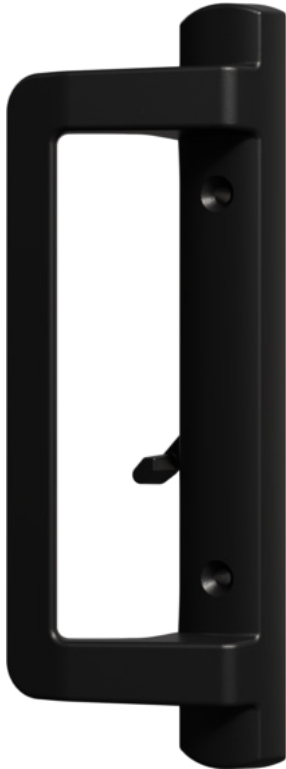

Roto Fasco Secura 9600 Handle

Roto's 9600 and 9900 Sliding Patio Door handles provide a similar appearance for better segmentation.

Features & Benefits

- Entry-level handle with a contemporary look
- 1-piece design allows for ease of installation
- Matching exterior design with or without keyed option
- Available in a variety of powder coated finishes

Two Point Latch

Roto Fasco Secura 9900 Handle

Features & Benefits

- Upscale handle (“big brother” to the 9600) for larger door applications
- Best suited to work in tandem with Roto’s 2-point mortise lock
- Matching exterior design with or without keyed option
- Available in a variety of powder coated finishes and a Satin Nickel premium finish

Two Point Latch

Roto Fasco Secura 9900S Handles

Roto Fasco Secura 9600/9900/9900S Comparison

9600 HANDLE

9900 HANDLE

9900S HANDLE