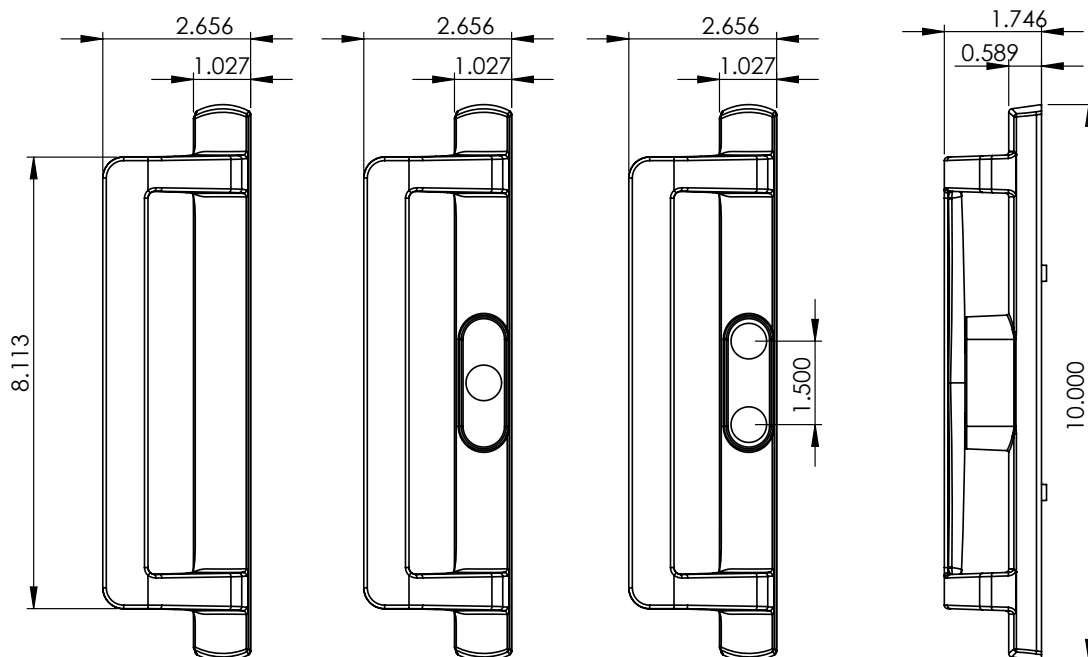

Roto Fasco Secura 9600 Handle

Roto's 9600 and 9900 Sliding Patio Door handles provide a similar appearance for better segmentation.

Features & Benefits

- Entry-level handle with a contemporary look
- 1-piece design allows for ease of installation
- Matching exterior design with or without keyed option
- Available in a variety of powder coated finishes

Two Point Latch

Roto Fasco Secura 9900 Handle

Features & Benefits

- Upscale handle (“big brother” to the 9600) for larger door applications
- Best suited to work in tandem with Roto’s 2-point mortise lock
- Matching exterior design with or without keyed option
- Available in a variety of powder coated finishes and a Satin Nickel premium finish

Two Point Latch

Roto Fasco Secura 9900S Handles

Roto Fasco Secura 9600/9900/9900S Comparison

9600 HANDLE

9900 HANDLE

9900S HANDLE