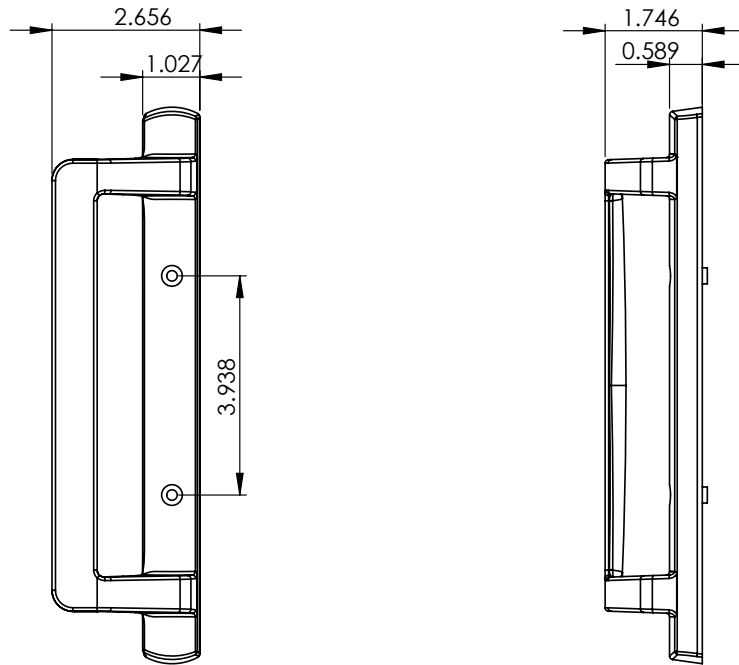

Roto Fasco Secura 9600 Handle

Roto's 9600 and 9900 Sliding Patio Door handles provide a similar appearance for better segmentation.

Features & Benefits

- Entry-level handle with a contemporary look
- 1-piece design allows for ease of installation
- Matching exterior design with or without keyed option
- Available in a variety of powder coated finishes

Two Point Latch

Roto Fasco Secura 9900 Handle

Features & Benefits

- Upscale handle (“big brother” to the 9600) for larger door applications
- Best suited to work in tandem with Roto’s 2-point mortise lock
- Matching exterior design with or without keyed option
- Available in a variety of powder coated finishes and a Satin Nickel premium finish

Two Point Latch

Roto Fasco Secura 9900S Handles

Roto Fasco Secura 9600/9900/9900S Comparison

9600 HANDLE

9900 HANDLE

9900S HANDLE