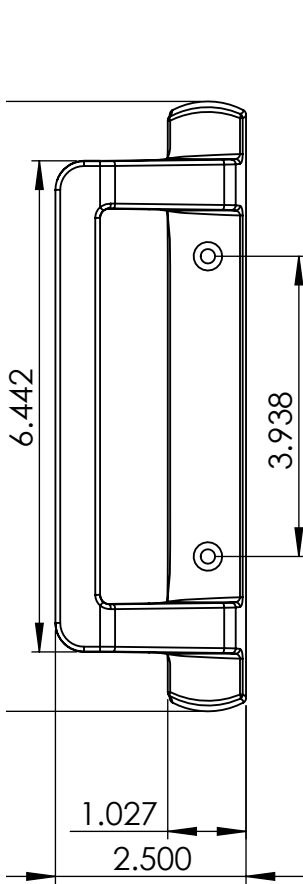

Roto Fasco Secura 9600 Handle

Roto's 9600 and 9900 Sliding Patio Door handles provide a similar appearance for better segmentation.

Features & Benefits

- Entry-level handle with a contemporary look
- 1-piece design allows for ease of installation
- Matching exterior design with or without keyed option
- Available in a variety of powder coated finishes

Two Point Latch

Roto Fasco Secura 9900 Handle

Features & Benefits

- Upscale handle (“big brother” to the 9600) for larger door applications
- Best suited to work in tandem with Roto’s 2-point mortise lock
- Matching exterior design with or without keyed option
- Available in a variety of powder coated finishes and a Satin Nickel premium finish

Two Point Latch

Roto Fasco Secura 9900S Handles

Roto Fasco Secura 9600/9900/9900S Comparison

9600 HANDLE

9900 HANDLE

9900S HANDLE