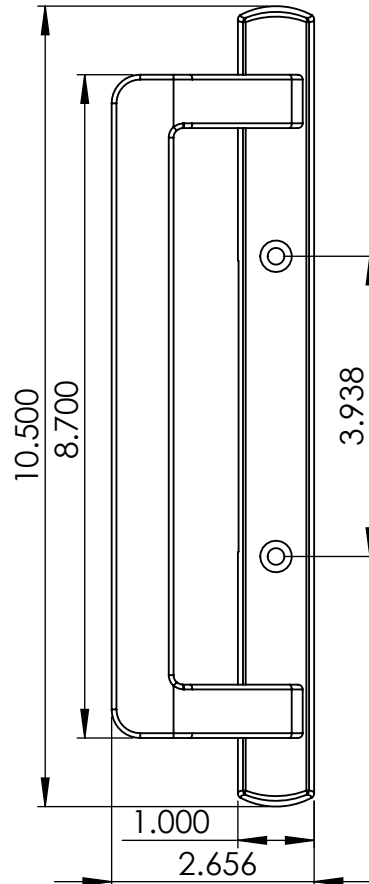

Two Point Latch

Roto Fasco Secura 9900 Handle

Features & Benefits

- Upscale handle (“big brother” to the 9600) for larger door applications
- Best suited to work in tandem with Roto’s 2-point mortise lock
- Matching exterior design with or without keyed option
- Available in a variety of powder coated finishes and a Satin Nickel premium finish

Two Point Latch

Roto Fasco Secura 9900S Handles

Roto Fasco Secura 9600/9900/9900S Comparison

9600 HANDLE

9900 HANDLE

9900S HANDLE