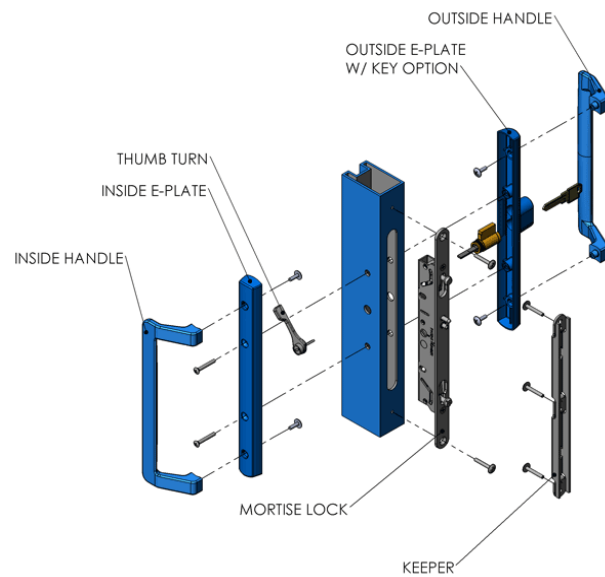

Roto Fasco Secura 9600 Handle

Roto's 9600 and 9900 Sliding Patio Door handles provide a similar appearance for better segmentation.

Features & Benefits

- Entry-level handle with a contemporary look
- 1-piece design allows for ease of installation
- Matching exterior design with or without keyed option
- Available in a variety of powder coated finishes

Two Point Latch

Roto Fasco Secura 9900 Handle

Features & Benefits

- Upscale handle (“big brother” to the 9600) for larger door applications
- Best suited to work in tandem with Roto’s 2-point mortise lock
- Matching exterior design with or without keyed option
- Available in a variety of powder coated finishes and a Satin Nickel premium finish

Two Point Latch

Roto Fasco Secura 9900S Handles

Roto Fasco Secura 9600/9900/9900S Comparison

9600 HANDLE

9900 HANDLE

9900S HANDLE