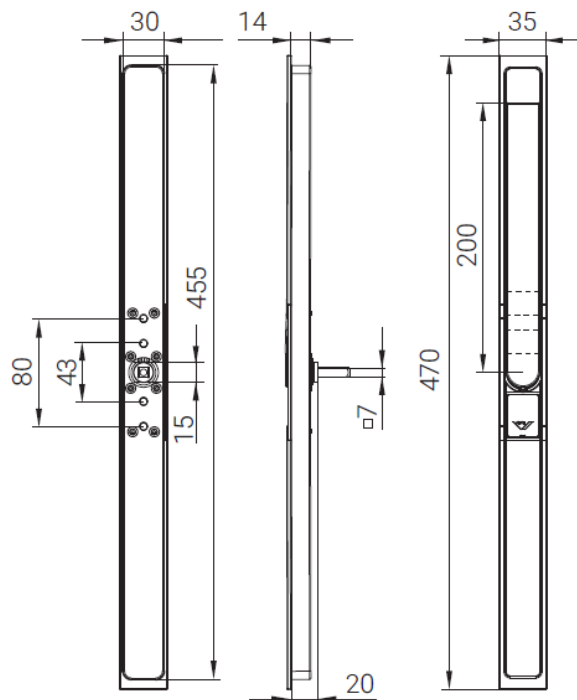

Roto Patio Inowa Flush Handle

Designed for the discerning customer who prefers a modern, subtle look, the new handle delivers a sleek, flush-mount design that takes the innovative Inowa hardware system to a higher level.

Features & Benefits

- Available for aluminum, vinyl, wood, and wood/aluminum profiles
- Retractable handle, minimalistic design
- Screws concealed by cover caps with Roto logo
- Detents at 0° and 180°
- Handle length: 200 mm
- Can be combined with a square recessed handle
- Offered in traffic white (R07.2), jet black matte (R06.2M), and natural silver (R01.1)

Part Number	Description	Box Quantity
2021314	RSQ PIN POP-UP HANDLE ML 28.5 R07.2	1
2021315	RSQ PIN POP-UP HANDLE ML 28.5 R06.2M	1
2021316	RSQ PIN POP-UP HANDLE ML 28.5 R01.1	1